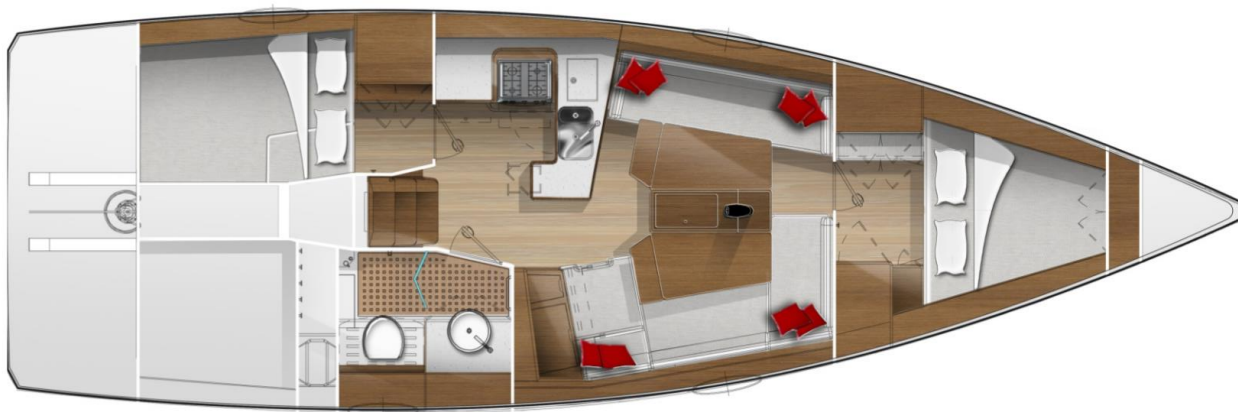

LUXURY MARINE

Passion | Expertise | Experience

DISCLAIMER:

All data considered correct but not guaranteed. This document is not contractual. The Company offers the details of this vessel in good faith but cannot guarantee or warrant the accuracy of this information nor warrant the condition of the vessel. A buyer should instruct his agents, or his surveyors, to investigate such details as the buyer desires validated. This vessel is offered subject to prior sale, price change, or withdrawal without notice.

LUXURY MARINE, SOLARIS YACHTS, WAUQUIEZ YACHTS

BEN VAES

ben.vaes@luxury-marine.com

Germany, UK, Palma de Mallorca

M +44 (0) 7740 102 558

M +49 172 919 2533

Plaza de San Telmo 5
RCNP / Yacht Center Palma
07012 Palma de Mallorca / Spain

www.luxury-marine.com

www.solarisyachts.com